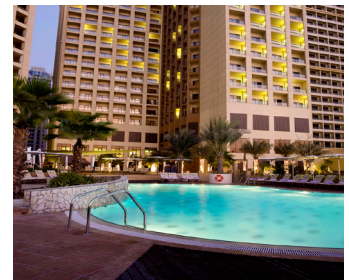

Amwaj Rotana Jumeirah Beach

Dubai, United Arab Emirates

Relaxation at its Finest

Offering a Gym with both cardio and weight training, a full-service spa, sauna and jacuzzi

Plenty to Go Around!

The hotel has six dining options of which Benihana is included in that list

Everything is So Close

Located on "The Walk", Dubai's famous restaurant and retail strip with access to Jumeirah Beach